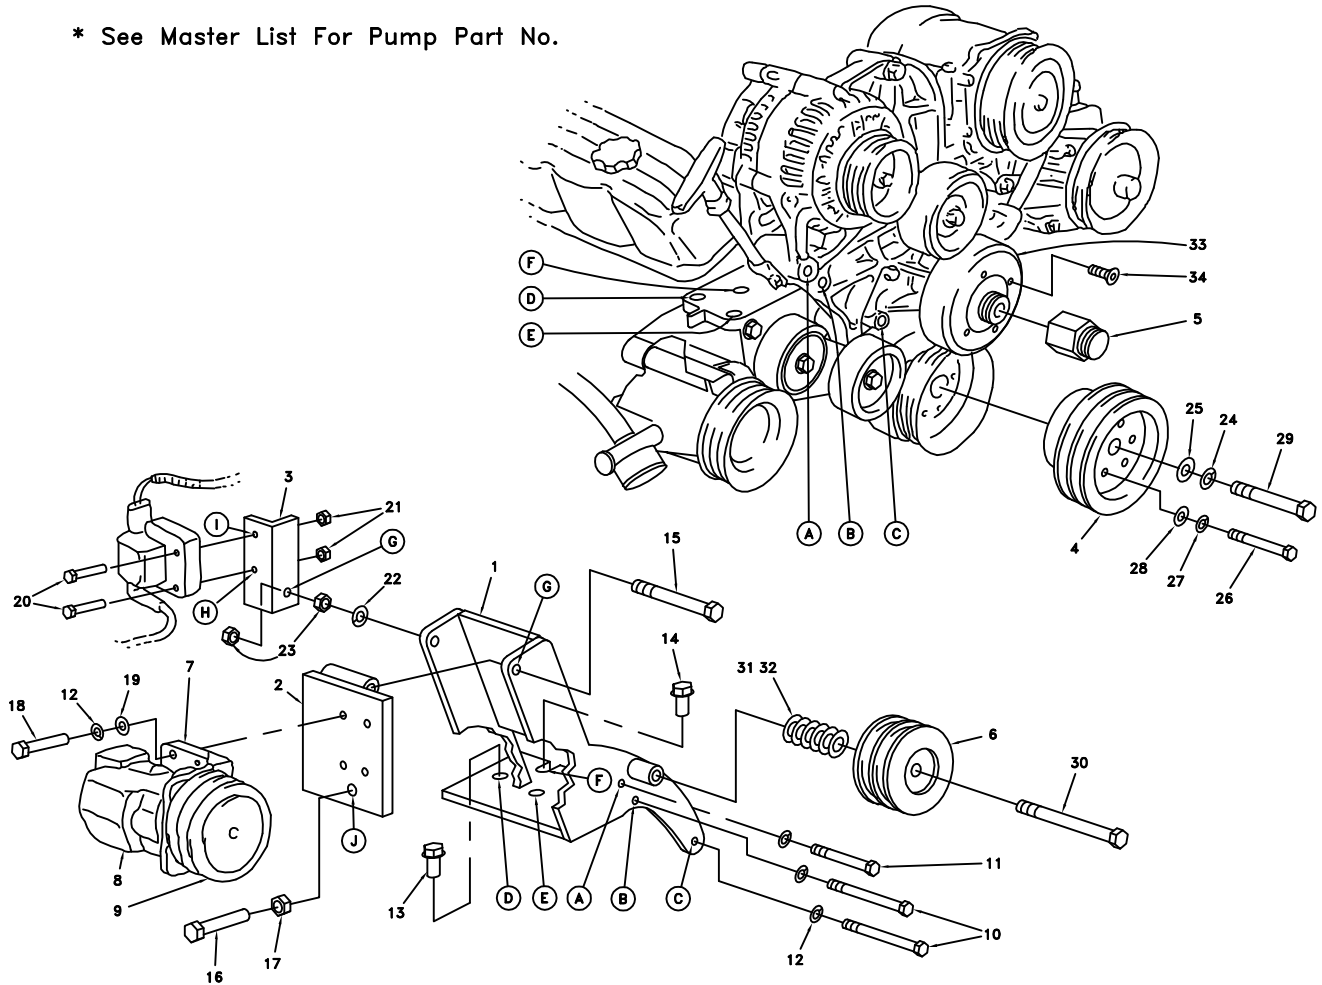

DEWEZE

710055	Bracket Assy. (Inc. items 1-3)		Clutch Pump Kit	700071
710852	Bracket Bolt Pkg. (Inc. items 10-23)		Make	Dodge
710838	Pulley Bolt Pkg. (Inc. items 24-29)		Engine Size	360
710853	Idler Bolt Pkg. (Inc. items 30-32)		Fuel	Gas
700132	Fan Spacer Bolt Pkg. (Inc. item 34)		Year	1993-95
			Options	With Smog
			Revised	E 2-13-04

ITEM	PART #	DESCRIPTION
1.	710851	Bracket/Engine block
2.	710848	Plate/Pump mount
3.	710830	Bracket/Coil
4.	740136	Crankshaft Pulley
5.	700133	Fan Spacer
6.	740133	Idler Pulley
7.	711216	Footmount
8.	*	Pump
9.	740037	Clutch/Standard
	740038	Clutch/Heavy Duty
10.	110542	3/8" x 5 1/2" NC Bolt
11.	110540	3/8" x 4 1/2" NC Bolt
12.	110672	3/8" Lock Washer
13.	110459	5/16" x 1" NC Wiz Bolt
14.	110444	5/16" x 3/4" NC Wiz Bolt
15.	110405	1/2" x 5" NC Bolt
16.	110553	1/2" x 2 1/2" NC Tap Bolt
17.	110642	1/2" NC Jam Nut
18.	110425	3/8" x 1 1/4" NC Bolt
19.	110676	3/8" Flat Washer
20.	110430	1/4" x 1 1/4" NC Bolt
21.	110630	1/4" NC Lock Nut
22.	110666	1/2" Lock Washer
23.	110610	1/2" NC Nut
24.	110648	3/4" Lock Washer
25.	110678	3/4" Flat Washer
26.	110441	5/16" x 4 NC Bolt
27.	110674	5/16" Lock Washer
28.	110665	5/16" Flat Washer
29.	110028	3/4" x 5 1/2" NF Bolt
30.	110087	5/8" x 2 3/4" NC Bolt
31.	110668	5/8" Machine Bushing (10 Ga.)
32.	110669	5/8" Machine Bushing (14 Ga.)
33.	700131	Pulley/Water Pump
34.	110088	Hex Skt. C'sunk Screw
35.	740061	A65 V-Belt

* See Master List For Pump Part No.

(A) Denotes bolt holes in engine to locate corresponding holes in Pump Brkt.