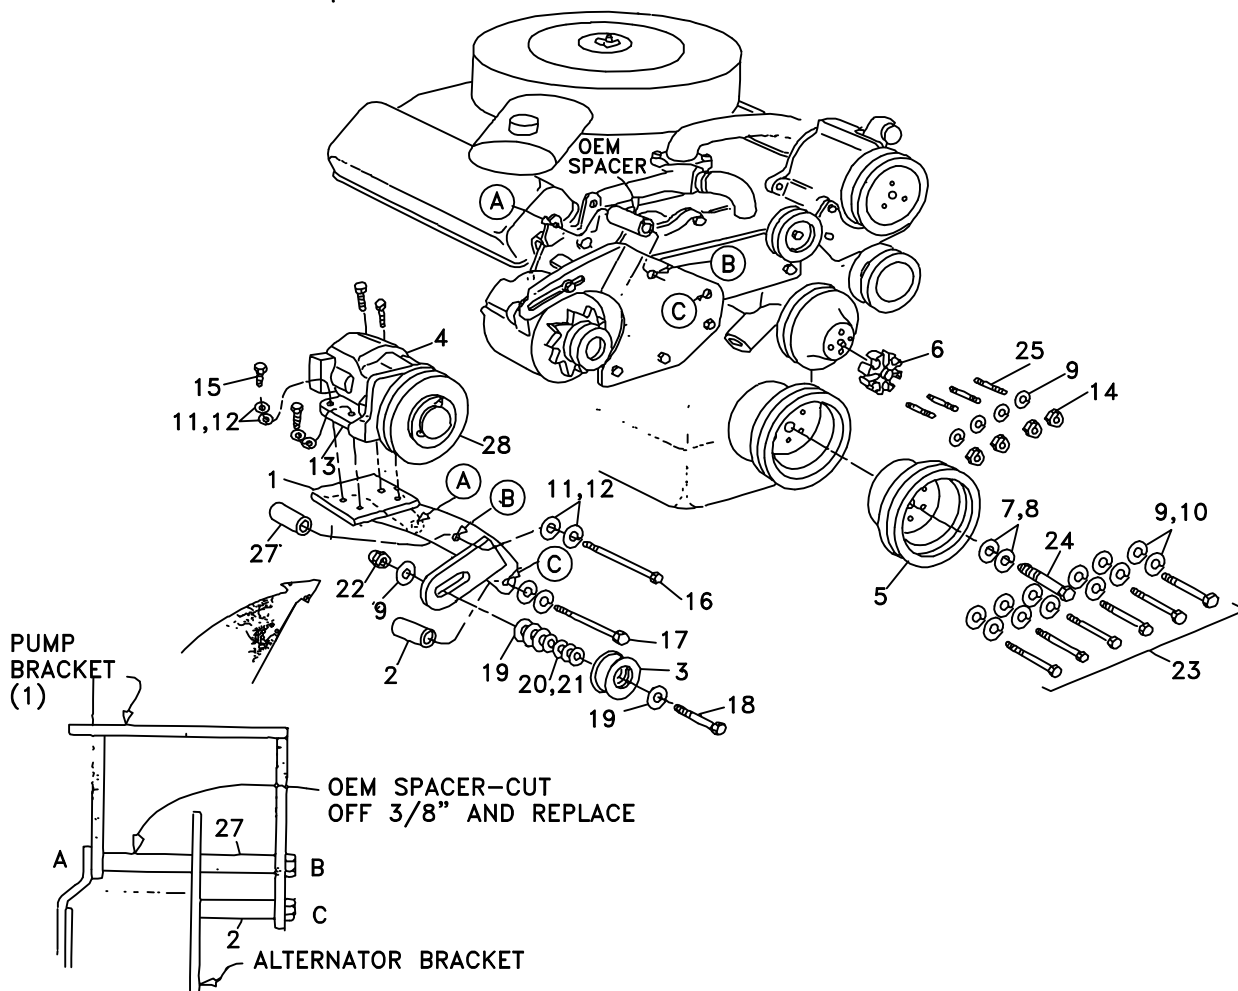

DEWEZE

710020	Bracket Assy. (Inc. item 1)	Clutch Pump Kit	700038
710484	Bracket Bolt Pkg. (Inc. items 2,11,12,15-17,27)	Make	Dodge
710449	Pulley Bolt Pkg. (Inc. items 7-10,23,24)	Engine Size	318/360
710355	Idler Bolt Pkg. (Inc. items 18-22)	Fuel	Gas
700190	Fan Spacer Bolt Pkg. (Inc. items 13,14,25)	Year	1973-86
		Options	Hvy Dty Alt.
		Revised	12-7-93

ITEM	QUAN	PART #	DESCRIPTION
1.	1	710020	Pump Mounting Bracket
2.	2	710220	Spacer, 1.340"
3.	1	740133	Idler Pulley
4.	1	*	Pump
5.	1	740011	Crankshaft Pulley
6.	1	700171	Fan Spacer
7.	1	110648	3/4" Lock Washer
8.	1	110677	3/4" Flat Washer
9.	10	110674	5/16" Lock Washer
10.	6	110665	5/16" Flat Washer
11.	6	110672	3/8" Lock Washer
12.	6	110676	3/8" Flat Washer
13.	1	710353	Footmount
14.	4	110623	5/16"NF Nut
15.	4	110425	3/8" X 1 1/4"NC Bolt
16.	1	110519	3/8" X 6 1/2"NC Bolt
17.	1	110524	3/8" X 7 1/2"NC Bolt
18.	1	110477	5/8" X 3"NC Bolt
19.	4	110650	5/8" Flat Washer
20.	2	110668	5/8" Machine Bushing(10 ga.)
21.	2	110669	5/8" Machine Bushing(14 ga.)
22.	1	110639	5/8" Lock Nut
23.	6	110492	5/16" X 5"NC Bolt
24.	1	110509	3/4" X 6 1/2"NF Bolt
25.	4	710344	5/16" X 2" Stud Bolt
26.	2	740066	V-Belt, Gates A71
27.	1	710174	Spacer, 1.250"
28.	1	740037	Clutch, Standard
		740038	Clutch, Heavy Duty

* See Master List for Pump Part No.

Ⓐ Denotes bolt holes in engine to locate corresponding holes in Pump Brkt.